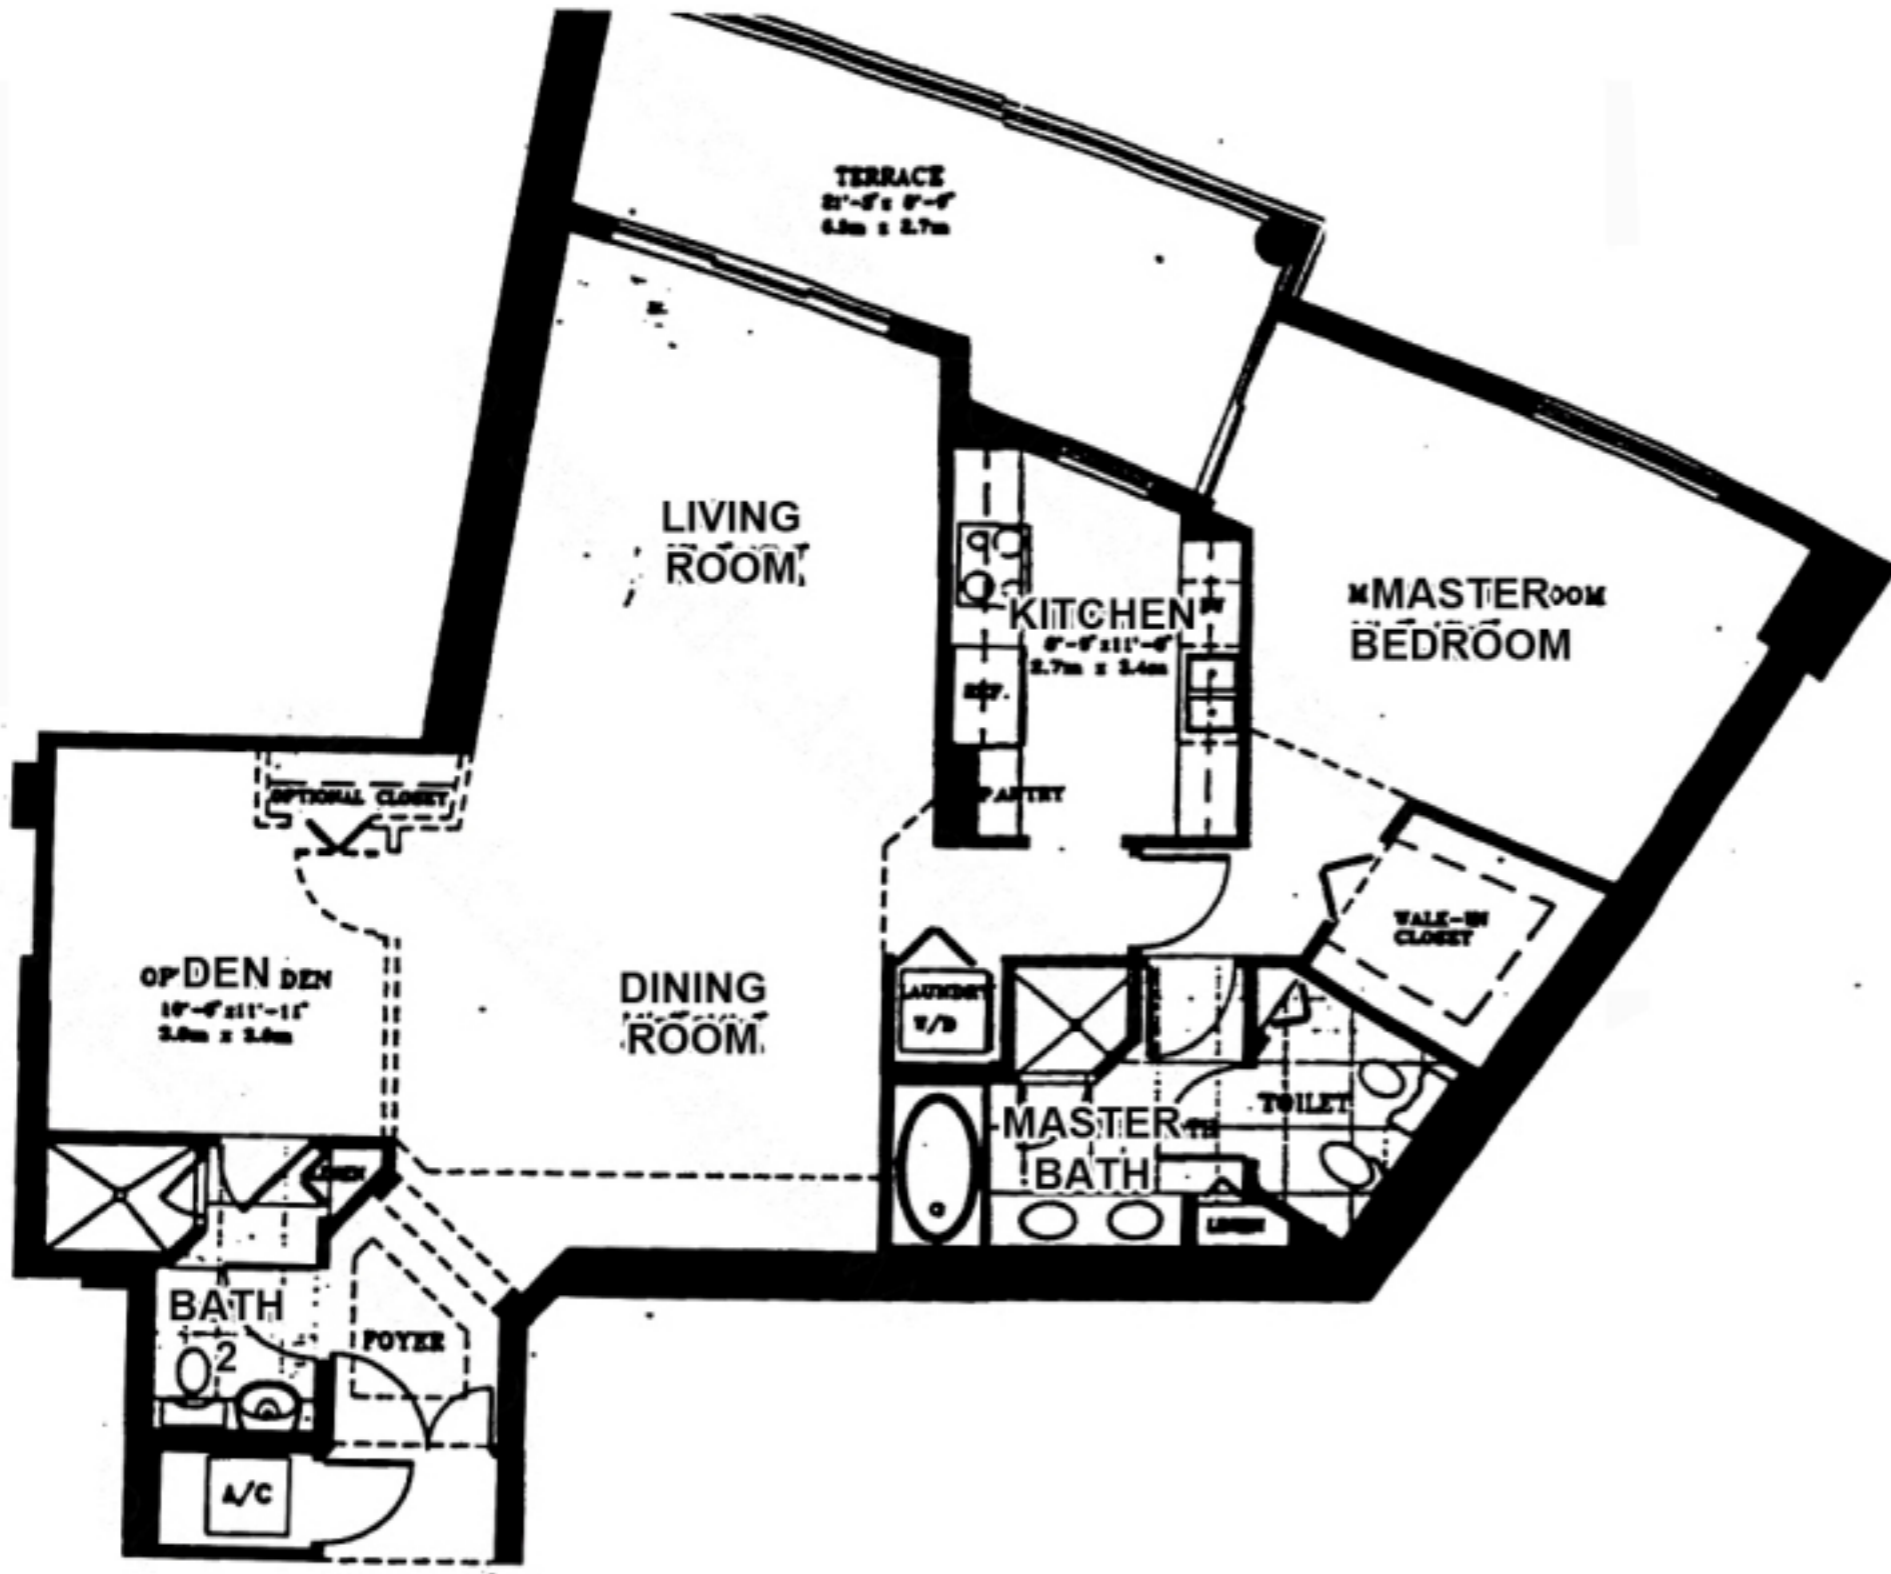

RESIDENCE 06

1 BEDROOMS/ 2 BATHS/ DEN

FLOOR PLAN

1,492 sq ft.

*Tequesta Point*

BISCAYNE BAY

BISCAYNE BAY