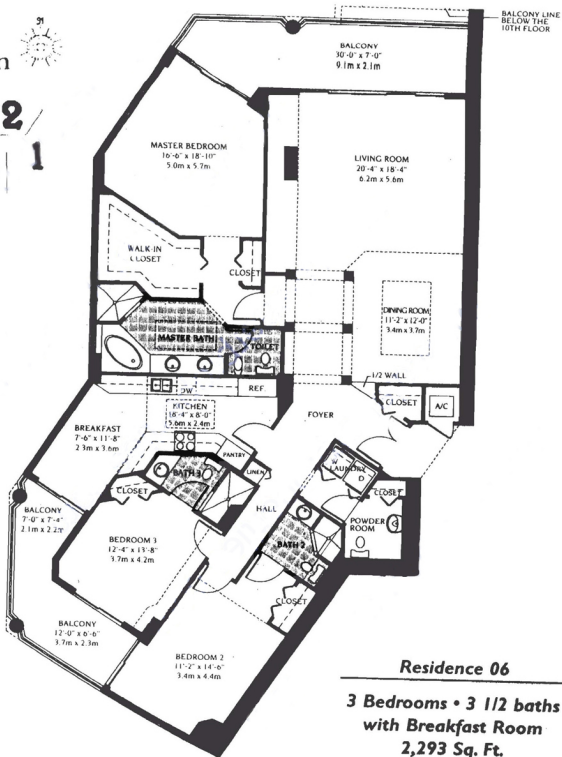

Residence 6

Typical Floor Plan

6 4 2 /
5 3 1

Residence 06

3 Bedrooms • 3 1/2 baths
with Breakfast Room
2,293 Sq. Ft.